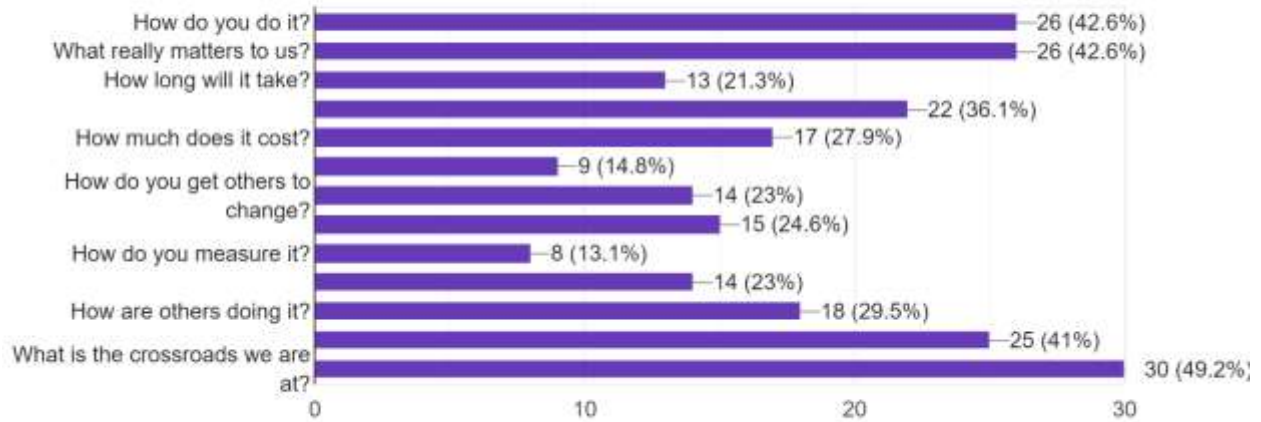

## Summary of Responses

Which questions are your congregation dealing with at the present time? (You can select as many as are appropriate.)

61 responses

It is interesting to observe from the responses that almost 50% of respondents said that a significant question for their congregation is 'What is the crossroads we are at?' The second largest response was with the questions: 'What really matters to us? And How do you do it?' The question least asked was 'How do you measure it?'